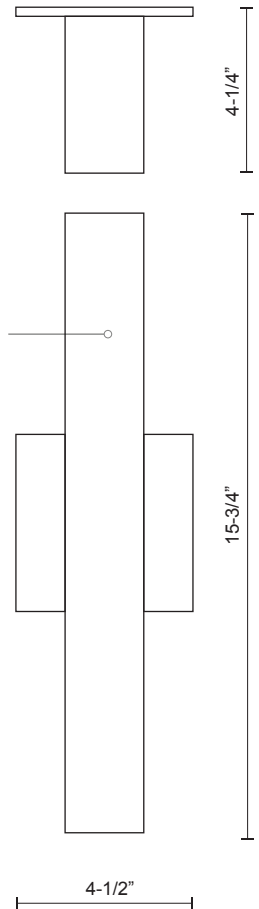

WS7416

SPECIFICATION SHEET

PROJECT		
DATE		TYPE

Sophisticated LED technology meets wall sconce with a modern look

- Minimalist rectangular shaped sconce
- Available in black, brushed nickel or white metal finish
- Dimmable with ELV dimmer (Not included)
- 120V

Color Temp 3000K
 CRI (Ra) >80
 Dimming 100% - 10%
 Rated Life 50,000 hours

Voltage	Watt	LED Lumens	Delivered Lumens	Finish(es)
120V	14W	1200	900*	BK / BN / WH

*Subject to testing confirmation

WS7416-BN

Metal Finish
 BK - Black
 BN - Brushed Nickel
 CH - Chrome