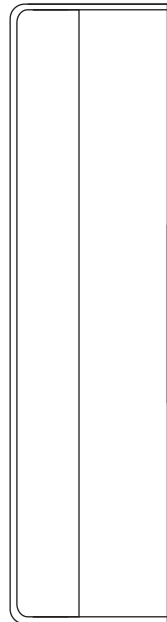

WS7416

SPECIFICATION SHEET

PROJECT		
DATE		TYPE

Sophisticated LED technology meets wall sconce with a modern look

- Minimalist rectangular shaped sconce
- Available in black, brushed nickel or white metal finish
- Dimmable with ELV dimmer (Not included)
- 120V

Color Temp 3000K
 CRI (Ra) >80
 Dimming 100% - 10%
 Rated Life 50,000 hours

Voltage	Watt	LED Lumens	Delivered Lumens	Finish(es)
120V	14W	1200	900*	BK / BN / WH

*Subject to testing confirmation

WS7416-BN

Metal Finish
 BK - Black
 BN - Brushed Nickel
 CH - Chrome